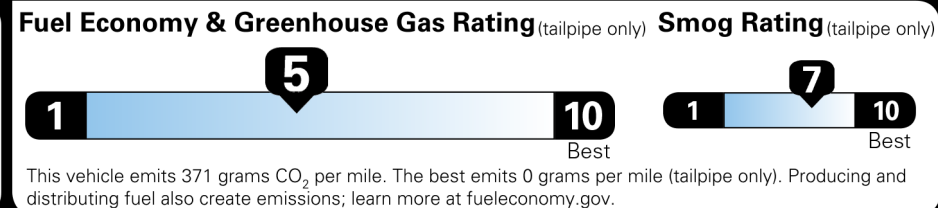

Actual results will vary for many reasons, including driving conditions and how you drive and maintain your vehicle. The average new vehicle gets 28 MPG and costs $9,750 to fuel over 5 years. Cost estimates are based on 15,000 miles per year at $4.30 per gallon. MPGe is miles per gasoline gallon equivalent. Vehicle emissions are a significant cause of climate change and smog.

fueleconomy.gov
Calculate personalized estimates and compare vehicles

MANUFACTURER'S SUGGESTED RETAIL PRICE† $60,305.00
DELIVERY, PROCESSING AND HANDLING FEE 1,350.00
TOTAL $61,655.00

GOVERNMENT 5-STAR SAFETY RATINGS

This vehicle has not been rated by the government for overall vehicle score, frontal crash, side crash or rollover risk.

Star ratings range from 1 to 5 stars (★★★★★) with 5 being the highest. Source: National Highway Traffic Safety Administration (NHTSA)

www.safercar.gov or 1-888-327-4236

†Manufacturer's suggested retail price excludes delivery processing and handling fees, license and title fees, applicable federal, state and local taxes, and dealer and distributor options and accessories.

LEXUS IS PLEASED TO OFFER THE FOLLOWING OWNER SUPPORT PACKAGE WITH EACH NEW LEXUS

- 24-hour, 365-days/yr., roadside assistance plan
- 1st and 2nd scheduled maintenance services
- Limited reimbursement for certain emergency breakdowns

An extended service contract may be available for this vehicle. Ask dealer for details.

LML1E1N1S0F0W1

709 L031