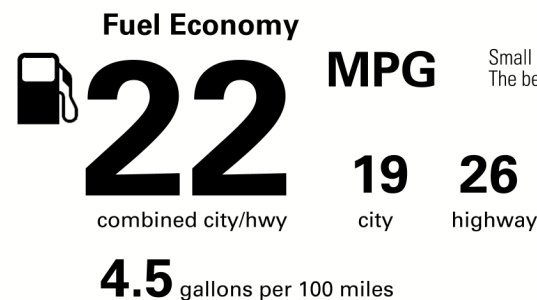

\$46,570.00

Not Original - Copy

Created on 2021-03-15 15:23:21 (UTC)

EPA DOT Fuel Economy and Environment

Gasoline Vehicle

You spend \$1,750 more in fuel costs over 5 years compared to the average new vehicle.

Annual fuel cost \$1,850

Actual results will vary for many reasons, including driving conditions and how you drive and maintain your vehicle. The average new vehicle gets 27 MPG and costs \$7,500 to fuel over 5 years. Cost estimates are based on 15,000 miles per year at \$2.70 per gallon. MPGe is miles per gasoline gallon equivalent. Vehicle emissions are a significant cause of climate change and smog.