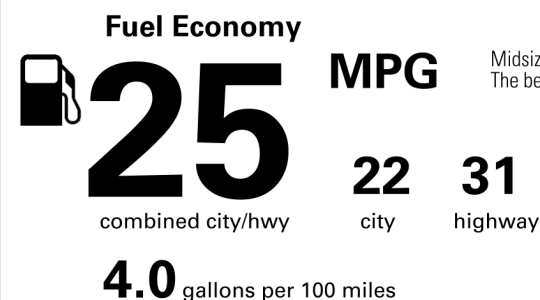

\$45,450.00

Not Original - Copy

Created on 2022-02-19 02:23:50 (UTC)

EPA DOT Fuel Economy and Environment

Gasoline Vehicle

Midsized Cars range from 15 to 132 MPG. The best vehicle rates 142 MPGe.

You spend \$500 more in fuel costs over 5 years compared to the average new vehicle.

Annual fuel cost \$1,400

Actual results will vary for many reasons, including driving conditions and how you drive and maintain your vehicle. The average new vehicle gets 27 MPG and costs \$6,500 to fuel over 5 years. Cost estimates are based on 15,000 miles per year at \$2.35 per gallon. MPGe is miles per gasoline gallon equivalent. Vehicle emissions are a significant cause of climate change and smog.