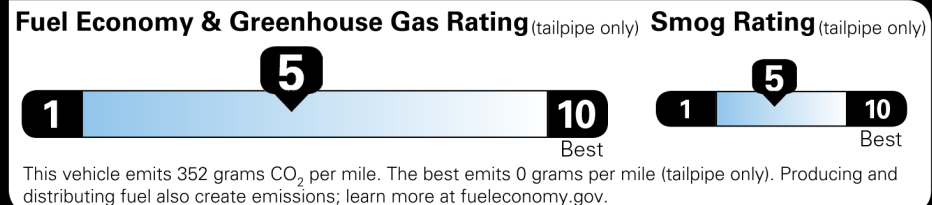

Actual results will vary for many reasons, including driving conditions and how you drive and maintain your vehicle. The average new vehicle gets 27 MPG and costs $6,500 to fuel over 5 years. Cost estimates are based on 15,000 miles per year at $2.35 per gallon. MPGe is miles per gasoline gallon equivalent. Vehicle emissions are a significant cause of climate change and smog.

fueleconomy.gov
Calculate personalized estimates and compare vehicles

GOVERNMENT 5-STAR SAFETY RATINGS

Overall Vehicle Score ★★★★★		
Based on the combined ratings of frontal, side and rollover. Should ONLY be compared to other vehicles of similar size and weight.		
Frontal Crash	Driver Passenger	★★★★★
Based on the risk of injury in a frontal impact. Should ONLY be compared to other vehicles of similar size and weight.		
Side Crash	Front seat	★★★★★
	Rear seat	★★★★★
Based on the risk of injury in a side impact.		
Rollover		★★★★★
Based on the risk of rollover in a single-vehicle crash.		

Star ratings range from 1 to 5 stars (★★★★★) with 5 being the highest.

Source: National Highway Traffic Safety Administration (NHTSA)

www.safercar.gov or 1-888-327-4236

SUB-TOTAL	$46,780.00
DELIVERY, PROCESSING AND HANDLING FEE	1,075.00
TOTAL	$47,855.00

APPLICABLE FEDERAL TAXES NOT INCLUDED

Manufacturer's suggested retail price includes manufacturer's recommended pre-delivery service.

License and title fees, state, local and applicable federal taxes, and dealer installed options and accessories are not included in the manufacturer's suggested retail price.

LEXUS NEW VEHICLE LIMITED WARRANTY

- 4YR / 50000 mile basic coverage
- 6YR / 70000 mile powertrain coverage
- 6YR / Unlimited mile corrosion perforation warranty

See your Warranty and Services Guide for details.

LEXUS IS PLEASED TO OFFER THE FOLLOWING OWNER SUPPORT PACKAGE WITH EACH NEW LEXUS

- 24 hour, 365 day/yr. roadside assistance plan
- Complimentary 1st and 2nd scheduled maintenance services
- Lodging for emergency breakdown 100 miles from home

An extended service contract may be available for this vehicle. Ask dealer for details.

LML1E2N1S0F0W0

706 L010