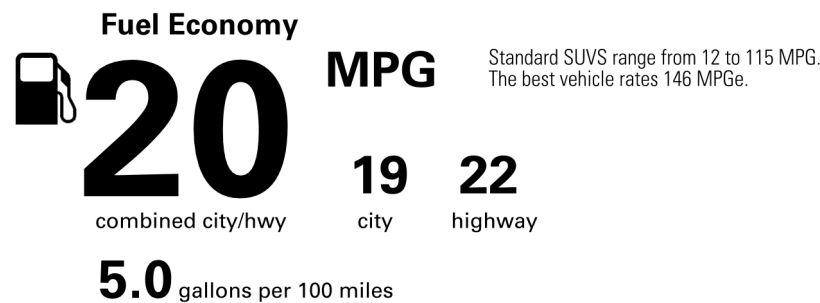

STANDARD EQUIPMENT UNLESS REPLACED BY INSTALLED OPTIONS

LX 700h Luxury 4WD

Mechanical & Performance

- * 3.4L V6 TT Hybrid Engine with 457 Total System HP
- * 10-Speed Automatic Transmission
- * 8,000-lb Towing Capacity with Integrated Tow Hitch
- * Crawl Control with Turn Assist
- * Active Height Control / Multi-Terrain Select
- * Adaptive Variable Suspension

\$120,000.00

Not Original - Copy

EPA DOT Fuel Economy and Environment

Gasoline Vehicle

You spend \$7,000
 more in fuel costs over 5 years compared to the average new vehicle.

Annual fuel cost \$3,100

Actual results will vary for many reasons, including driving conditions and how you drive and maintain your vehicle. The average new vehicle gets 29 MPG and costs \$8,500 to fuel over 5 years. Cost estimates are based on 15,000 miles per year at \$4.15 per gallon. MPGe is miles per gasoline gallon equivalent. Vehicle emissions are a significant cause of climate change and smog.