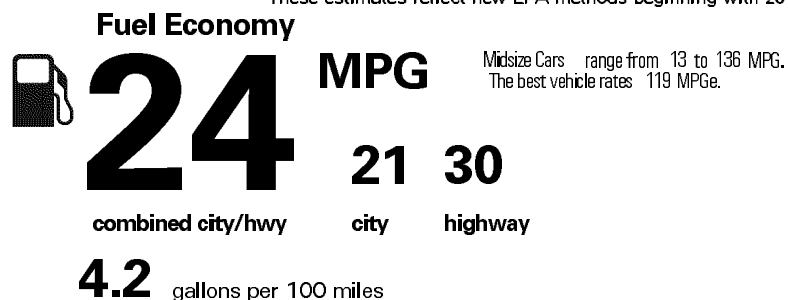

\$38,900.00

Not Original - Copy

Created on 2017-03-31 08:04:58 (UTC)

EPA DOT Fuel Economy and Environment

Gasoline Vehicle

These estimates reflect new EPA methods beginning with 2017 models.

You spend \$ 750