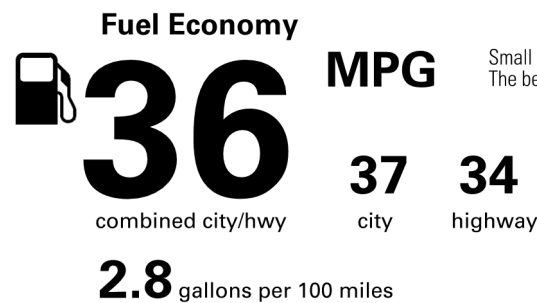

**Not Original - Copy**

Created on 2026-02-21 03:22:31 (UTC)

**EPA DOT Fuel Economy and Environment**

**Gasoline Vehicle**

**You spend \$250**  
 more in fuel costs over 5 years compared to the average new vehicle.