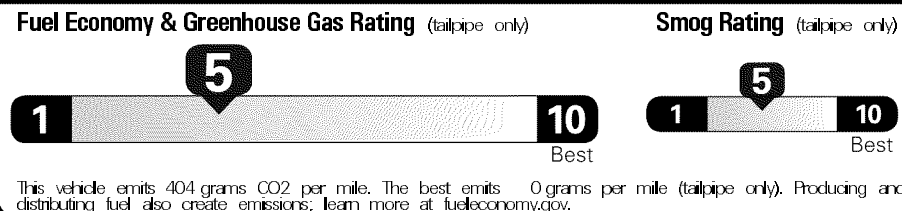

Actual results will vary for many reasons, including driving conditions and how you drive and maintain your vehicle. The average new vehicle gets 25 MPG and costs $9,000 to fuel over 5 years. Cost estimates are based on 15,000 miles per year at $3.00 per gallon. MPGe is miles per gasoline gallon equivalent. Vehicle emissions are a significant cause of climate change and smog.

fueleconomy.gov
Calculate personalized estimates and compare vehicles

GOVERNMENT 5-STAR SAFETY RATINGS

This vehicle has not been rated by the government for overall vehicle score, frontal crash, side crash or rollover risk.

Star ratings range from 1 to 5 stars (★★★★★) with 5 being the highest.
Source: National Highway Traffic Safety Administration (NHTSA)
www.safercar.gov or 1-888-327-4236

SUB-TOTAL $52,728.00
DELIVERY, PROCESSING AND HANDLING FEE 950.00
TOTAL **$53,678.00**

APPLICABLE FEDERAL TAXES NOT INCLUDED

Manufacturer's suggested retail price includes manufacturer's recommended pre-delivery service.

License and title fees, state, local and applicable federal taxes, and dealer installed options and accessories are not included in the manufacturer's suggested retail price.

LEXUS NEW VEHICLE LIMITED WARRANTY
Limited warranty coverage highlights include
^ 4YR / 50000 mile basic coverage
^ 6YR / 70000 mile powertrain coverage
^ 6YR / Unlimited mile corrosion perforation warranty

See your Warranty and Services Guide for details.

LEXUS IS PLEASED TO OFFER THE FOLLOWING OWNER SUPPORT PACKAGE WITH EACH NEW LEXUS
^ 24 hour, 365 day/yr. roadside assistance plan
^ Complimentary 1st and 2nd scheduled maintenance services
^ Lodging for emergency breakdown 100 miles from home

An extended service contract may be available for this vehicle. Ask dealer for details

123AS9 717 BUF0 TMMC L429