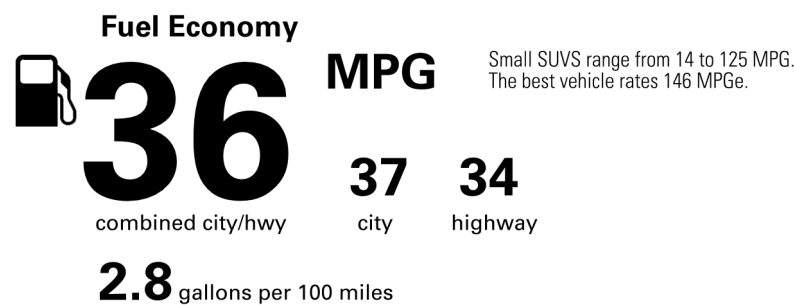

Not Original - Copy

Created on 2026-04-07 18:22:28 (UTC)

EPA DOT Fuel Economy and Environment

Gasoline Vehicle

You spend \$250
 more in fuel costs over 5 years compared to the average new vehicle.

Annual fuel COST
\$1,750