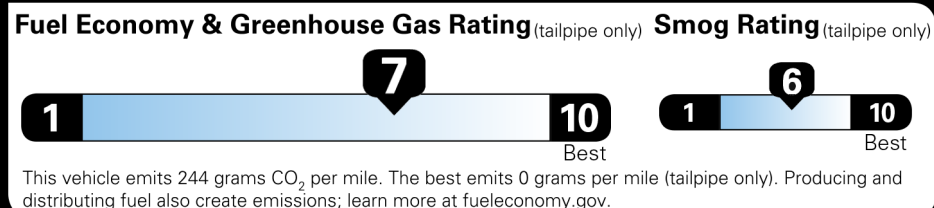

Not Original - Copy

Created on 2026-04-07 18:22:28 (UTC)

EPA DOT Fuel Economy and Environment

Gasoline Vehicle

You spend \$250
 more in fuel costs over 5 years compared to the average new vehicle.

Annual fuel COST
\$1,750