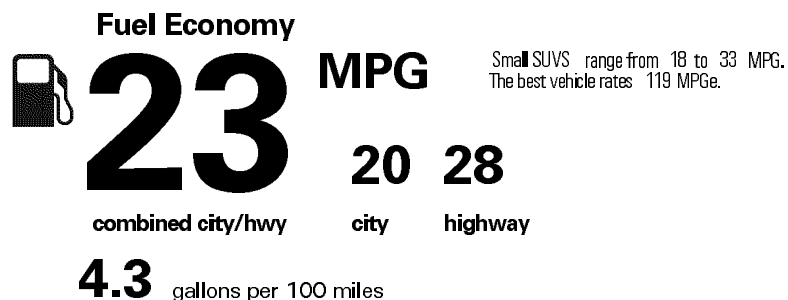

MANUFACTURER'S SUGGESTED RETAIL PRICE

- ** Blind Spot Monitor w/Rear Cross Traffic Alert 500.00
- ** Touch Free Power Rear Door 200.00
- ** Heated and Ventilated Front Seats 640.00
- ** Navigation System with 12.3" multimedia display, Lexus Enform Destinations (1-year trial subscription included), Lexus Enform App Suite (Complimentary) 2,180.00
- ** Intuitive Parking Assist 500.00
- ** Premium Package Includes: Leather Trim Seats, Power-folding Outside Mirrors, Driver's Seat/Steering Wheel/Mirror Memory, Rain-sensing Wipers, Aluminum Roof Rails 1,085.00
- ** Moonroof 1,100.00
- ** Espresso Walnut Interior Wood Trim 400.00
- ** Heated Espresso Walnut Steering Wheel 450.00
- ** Cargo Cross Bars 379.00
- ** Cargo Net,Cargo Mat,Wheel Locks & Key Glove 299.00

\$41,900.00

Not Original - Copy

Created on 2016-04-11 16:17:37 (UTC)

EPA DOT Fuel Economy and Environment

Gasoline Vehicle

You spend \$ 750 more in fuel costs over 5 years compared to the average new vehicle.