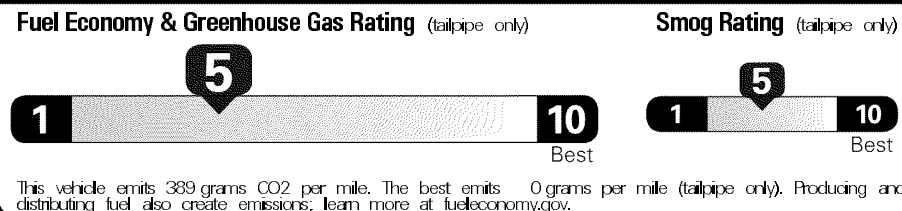

You spend $ 750 more in fuel costs over 5 years compared to the average new vehicle.

Annual fuel cost $ 1,950