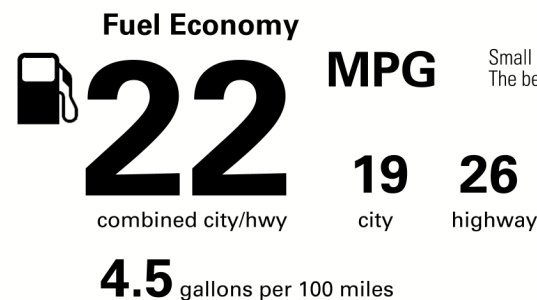

\$46,620.00

Not Original - Copy

Created on 2021-07-31 10:53:07 (UTC)

EPA DOT Fuel Economy and Environment

Gasoline Vehicle

You spend \$1,750 more in fuel costs over 5 years compared to the average new vehicle.

Annual fuel cost \$1,850

Actual results will vary for many reasons, including driving conditions and how you drive and maintain your vehicle. The average new vehicle gets 27 MPG and costs \$7,500 to fuel over 5 years. Cost estimates are based on 15,000 miles per year at \$2.70 per gallon. MPGe is miles per gasoline gallon equivalent. Vehicle emissions are a significant cause of climate change and smog.