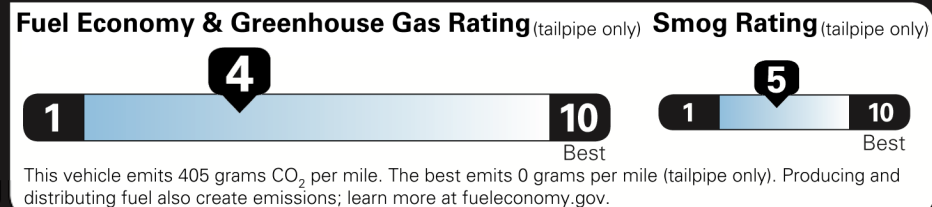

You spend $1,750 more in fuel costs over 5 years compared to the average new vehicle.

Annual fuel cost $1,850