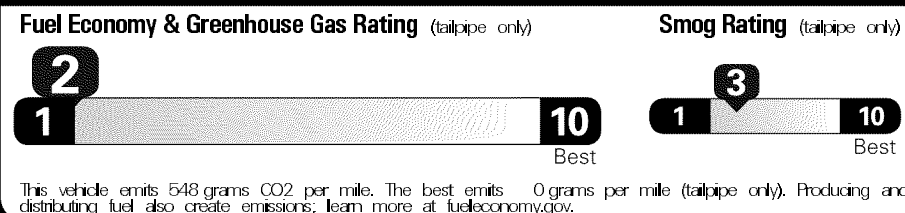

You spend $7,000 more in fuel costs over 5 years compared to the average new vehicle.

Annual fuel cost $2,800