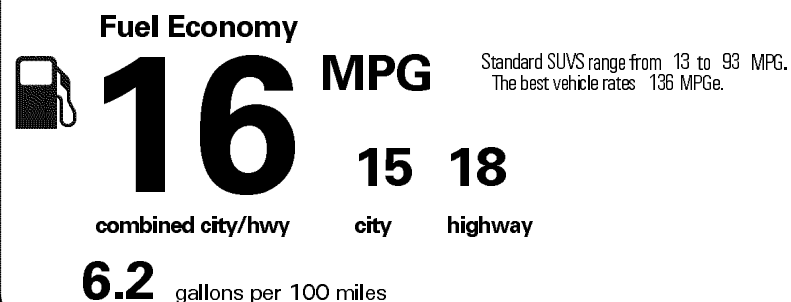

MANUFACTURER'S SUGGESTED RETAIL PRICE

- ** Blind Spot Monitor with Rear Cross-Traffic Alert Power Retracting/Auto-Dimming Outer Mirrors (BLIND SPOT MONITOR CREDIT OF \$800) -N/C-
- ** Headlamp washers 100.00
- ** Premium Package w/Captain's Chairs and Sport Design Package: 5,130.00
 18" split-six spoke alloy wheels w/Gunmetal Metallic finish, LED foglamps, rain-sensing wipers, windshield de-icer, Intuitive Parking Assist, Navigation Package, leather-trimmed seats, Mahogany wood trim, heated/ventilated front seats, heated 2nd row tilt/slide captain's chairs, 3-zone automatic climate control; unique lower grille surround, front and rear bumper spoilers, scarlet taillights, chrome exhaust tip, chrome detail side mirrors (PKG MSRP VALUE OF \$6,530. DISCOUNT OF \$1,400)
- ** Cargo-Area Tonneau Cover 150.00
- ** Mahogany Wood & Leather-Trimmed Steering Wheel and Shift Knob 310.00
- ** Cargo Net/Cargo Mat/Wheel Locks & Key Gloves 260.00

\$52,505.00

Not Original Copy

Created on 2019-06-13 05:21:38 (UTC)

EPA DOT Fuel Economy and Environment

Gasoline Vehicle

You spend \$7,000 more in fuel costs over 5 years compared to the average new vehicle.