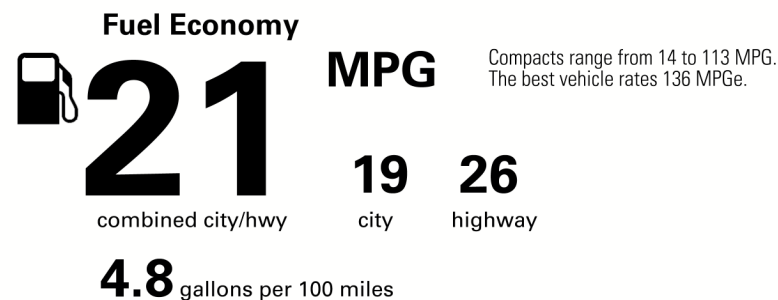

MANUFACTURER'S SUGGESTED RETAIL PRICE

- ** Blind Spot Monitor w/Rear Cross-Traffic Alert (Includes Blind Spot Monitor Complimentary Credit of \$600) -N/C-
- ** F SPORT Package: 2,795.00
 Exterior: F SPORT Front Bumper & Grille, F SPORT 18-in Split 5-Spoke Alloy Wheels, Interior: LFA - Inspired Instrumentation, F SPORT Bolstered Heated & Ventilated Front Seats, Perforated Leather-Trimmed Shift Knob and Steering Wheel With F SPORT Logo, Black Headliner, Aluminum Pedals, Dark Gray Streamline Trim and F Sport Suspension Tuning
- ** Intuitive Parking Assist 500.00
- ** F SPORT Perforated Leather Heated Steering Wheel 150.00
- ** Trunk Mat/Cargo Net/Whl Locks/Rr Bumper App/Glove 370.00
- ** Rear Lip Spoiler 400.00

\$41,010.00

Not Original - Copy

Created on 2020-09-17 05:25:18 (UTC)

EPA DOT Fuel Economy and Environment

Gasoline Vehicle

You spend \$4,000 more in fuel costs over 5 years compared to the average new vehicle.