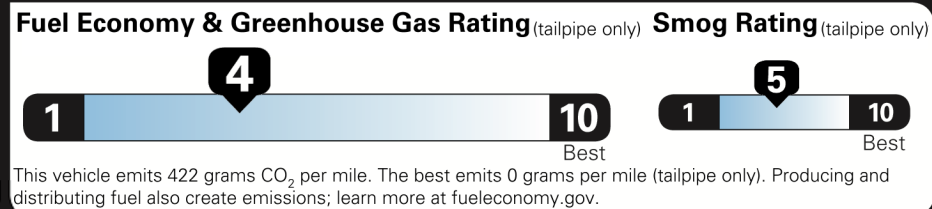

You spend $4,000 more in fuel costs over 5 years compared to the average new vehicle.

Annual fuel cost $2,300