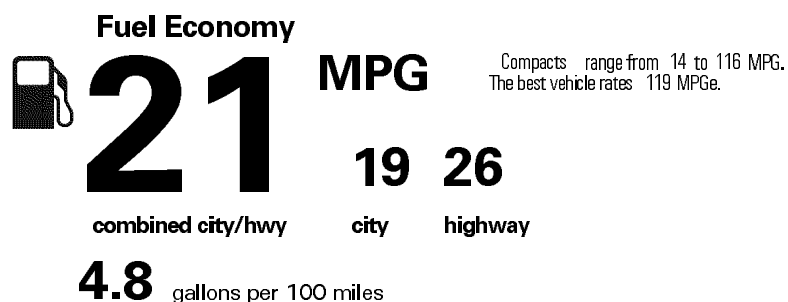

MANUFACTURER'S SUGGESTED RETAIL PRICE

- ** Blind Spot Monitor w/Rear Cross-Traffic Alert Heated outside rear view mirror 600.00
- ** F SPORT Package 3,145.00
- Exterior: F SPORT front bumper & spindle grille, LED Headlamps (low & high beam), 18" F SPORT Split 5-Spoke Wheels, FR 225/40R18 RR 255/35R18, All-Season Tires
- Interior: TFT instrument cluster, heated & ventilated front F SPORT seats, Silver Performance trim, Black headliner, Aluminum Pedals, Back-up Monitor, Perforated Shift Knob
- Performance: F SPORT Suspension 1,505.00
- ** Navigation System Remote Touch Interface, Lexus Enform, Destinations (includes 1-yr trial subscription); & App Suite (Complimentary), Voice Command, Lexus Insider, Electrochromic Auto-Dimming Rearview Mirror
- ** F SPORT Heated Steering Wheel with Paddle Shifters 150.00
- ** All Weather Floor Mats 110.00
- ** Illuminated Door Sills 425.00
- ** Rear Lip Spoiler 389.00
- ** Trunk Mat, Cargo Net, Whl Locks & Rear Bumper App 334.00

\$39,700.00

Not Original - Copy

EPA DOT Fuel Economy and Environment

Gasoline Vehicle

Annual fuel cost \$2,350

Actual results will vary for many reasons, including driving conditions and how you drive and maintain your vehicle. The average new vehicle gets 25 MPG and costs \$9,000 to fuel over 5 years. Cost estimates are based on 15,000 miles per year at \$3.30 per gallon. MPGe is miles per gasoline gallon equivalent. Vehicle emissions are a significant cause of climate change and smog.