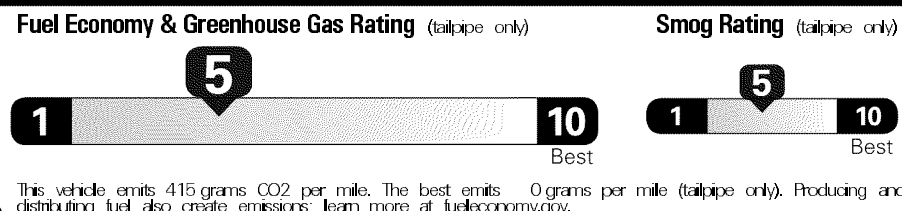

\$39,700.00

Not Original - Copy

EPA DOT Fuel Economy and Environment

Gasoline Vehicle

Annual fuel cost \$2,350

Actual results will vary for many reasons, including driving conditions and how you drive and maintain your vehicle. The average new vehicle gets 25 MPG and costs \$9,000 to fuel over 5 years. Cost estimates are based on 15,000 miles per year at \$3.30 per gallon. MPGe is miles per gasoline gallon equivalent. Vehicle emissions are a significant cause of climate change and smog.