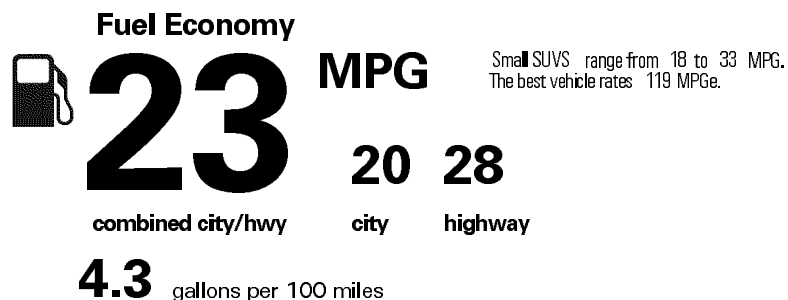

MANUFACTURER'S SUGGESTED RETAIL PRICE

- ** Matte Bamboo Interior Trim 400.00
- ** Blind Spot Monitor w/Rear Cross Traffic Alert 500.00
- ** 20" Gray Metallic Alloy Wheels w/Machined Finish 1,170.00
- ** Lexus Safety System+ 635.00
- ** Touch Free Power Rear Door 200.00
- ** Heated and Ventilated Front Seats 640.00
- ** Navigation System with 12.3" multimedia display, Lexus Enform Destinations (1-year trial subscription included), Lexus Enform App Suite (Complimentary) 2,180.00
- ** Intuitive Parking Assist 500.00
- ** Premium Package Includes: Leather Trim Seats, Power-folding Outside Mirrors, Driver's Seat/Steering Wheel/Mirror Memory, Rain-sensing Wipers, Aluminum Roof Rails 1,085.00
- ** Moonroof 1,100.00
- ** Matte Bamboo Steering Wheel 300.00
- ** Cargo Cross Bars 379.00
- ** Cargo Net,Cargo Mat,Wheel Locks & Key Glove 299.00

\$41,900.00

Not Original - Copy

Created on 2016-05-12 16:21:01 (UTC)

EPA DOT Fuel Economy and Environment

Gasoline Vehicle

You spend \$ 750 more in fuel costs over 5 years compared to the average new vehicle.