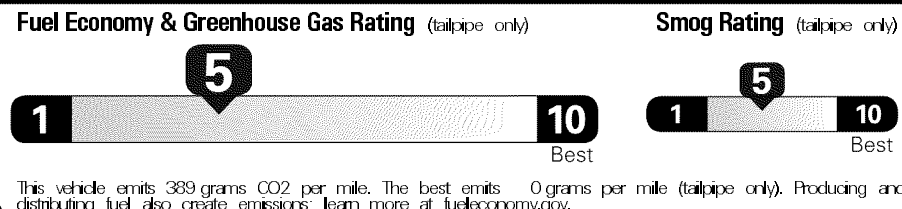

You spend $ 750 more in fuel costs over 5 years compared to the average new vehicle.

Annual fuel cost $ 1,950