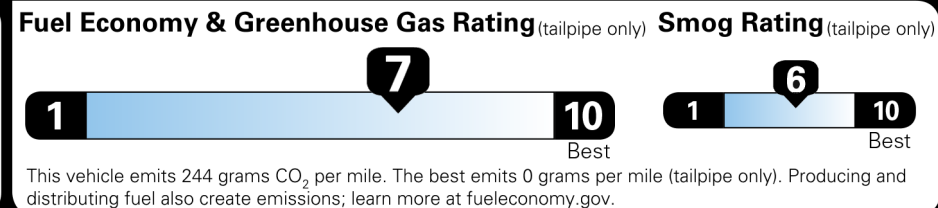

Not Original - Copy

Created on 2025-07-24 05:59:58 (UTC)

EPA DOT Fuel Economy and Environment

Gasoline Vehicle

You save \$750
 in fuel costs over 5 years compared to the average new vehicle.

Annual fuel COST \$1,750