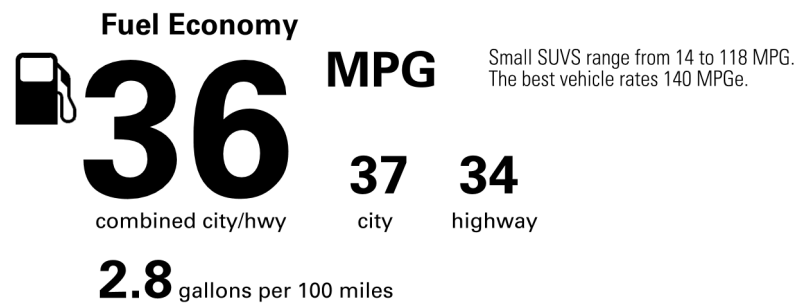

Not Original - Copy

Created on 2025-07-24 05:59:58 (UTC)

EPA DOT Fuel Economy and Environment

Gasoline Vehicle

You save \$750
 in fuel costs over 5 years compared to the average new vehicle.

Annual fuel COST \$1,750