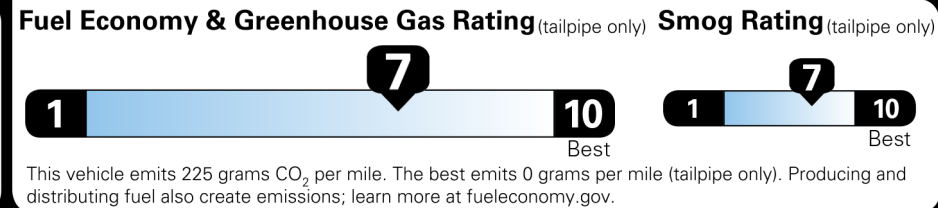

Not Original - Copy

Created on 2023-04-07 02:22:22 (UTC)

EPA DOT Fuel Economy and Environment

Gasoline Vehicle

You save \$1,500 in fuel costs over 5 years compared to the average new vehicle.

Annual fuel cost \$1,650