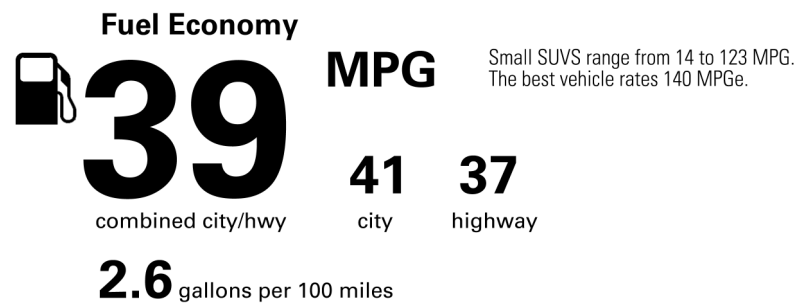

INSTALLED OPTIONS

BASE MANUFACTURER'S SUGGESTED RETAIL PRICE

\$45,705.00

- ** Cold Area Package- Heated Steering Wheel, Wiper/Window De-icer 250.00
- ** Head-Up Display & Digital Rearview Mirror 1,100.00
- ** Lexus Interface with 14-in Touchscreen Display; Drive Connect with Cloud Navigation, Intelligent Assistant, and Destination Assist 3-year Trial. 4G Network Dependent. 1,205.00
- ** Carpet Cargo Mat 140.00
- ** Door Edge Guard 155.00
- ** Cargo Net 75.00
- ** Illuminated Cargo Sills 300.00
- ** Key Glove 25.00
- ** Mudguards 165.00

Not Original - Copy

Created on 2023-04-07 02:22:22 (UTC)

EPA DOT Fuel Economy and Environment

Gasoline Vehicle

You save \$1,500 in fuel costs over 5 years compared to the average new vehicle.

Annual fuel cost \$1,650