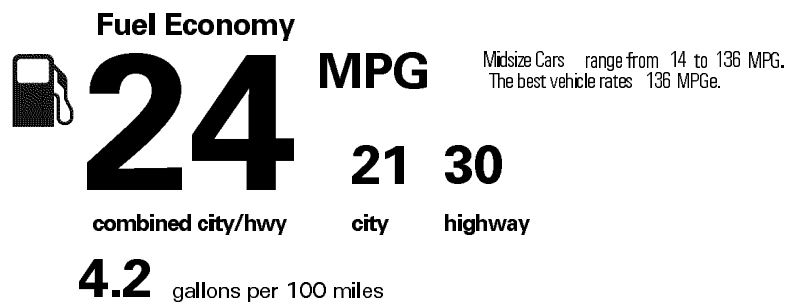

\$38,950.00

Not Original - Copy

Created on 2018-02-20 07:33:55 (UTC)

EPA DOT Fuel Economy and Environment

Gasoline Vehicle

You spend \$ 750 more in fuel costs over 5 years compared to the average new vehicle.