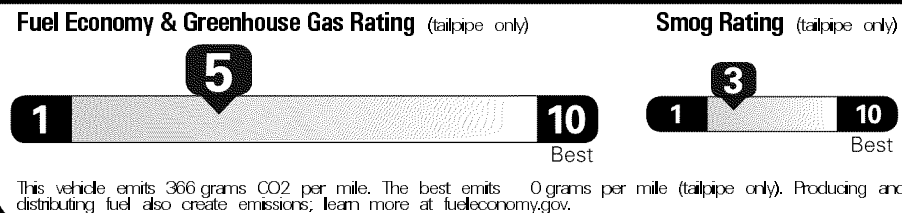

Actual results will vary for many reasons, including driving conditions and how you drive and maintain your vehicle. The average new vehicle gets 27 MPG and costs $6,750 to fuel over 5 years. Cost estimates are based on 15,000 miles per year at $2.40 per gallon. MPGe is miles per gasoline gallon equivalent. Vehicle emissions are a significant cause of climate change and smog.

fueleconomy.gov

Calculate personalized estimates and compare vehicles

SUB-TOTAL $43,609.00
DELIVERY, PROCESSING AND HANDLING FEE 995.00
TOTAL $44,604.00

GOVERNMENT 5-STAR SAFETY RATINGS

Overall Vehicle Score ★★★★★
Based on the combined ratings of frontal, side and rollover. Should ONLY be compared to other vehicles of similar size and weight.

Frontal Crash Driver Passenger ★★★★★
Based on the risk of injury in a frontal impact. Should ONLY be compared to other vehicles of similar size and weight.

Side Crash Front seat Rear seat ★★★★★
Based on the risk of injury in a side impact.

Rollover ★★★★★
Based on the risk of rollover in a single-vehicle crash.

APPLICABLE FEDERAL TAXES NOT INCLUDED

Manufacturer's suggested retail price includes manufacturer's recommended pre-delivery service.

License and title fees, state, local and applicable federal taxes, and dealer installed options and accessories are not included in the manufacturer's suggested retail price.

LEXUS NEW VEHICLE LIMITED WARRANTY
Limited warranty coverage highlights include
^ 4YR / 50000 mile basic coverage
^ 6YR / 70000 mile powertrain coverage
^ 6YR / Unlimited mile corrosion perforation warranty

See your Warranty and Services Guide for details.

LEXUS IS PLEASED TO OFFER THE FOLLOWING OWNER SUPPORT PACKAGE WITH EACH NEW LEXUS
^ 24 hour, 365 day/yr. roadside assistance plan
^ Complimentary 1st and 2nd scheduled maintenance services
^ Lodging for emergency breakdown 100 miles from home

An extended service contract may be available for this vehicle. Ask dealer for details

050AC5 708 AN TMMU L013

Star ratings range from 1 to 5 stars (★★★★★) with 5 being the highest.
Source: National Highway Traffic Safety Administration (NHTSA)
www.safercar.gov or 1-888-327-4236